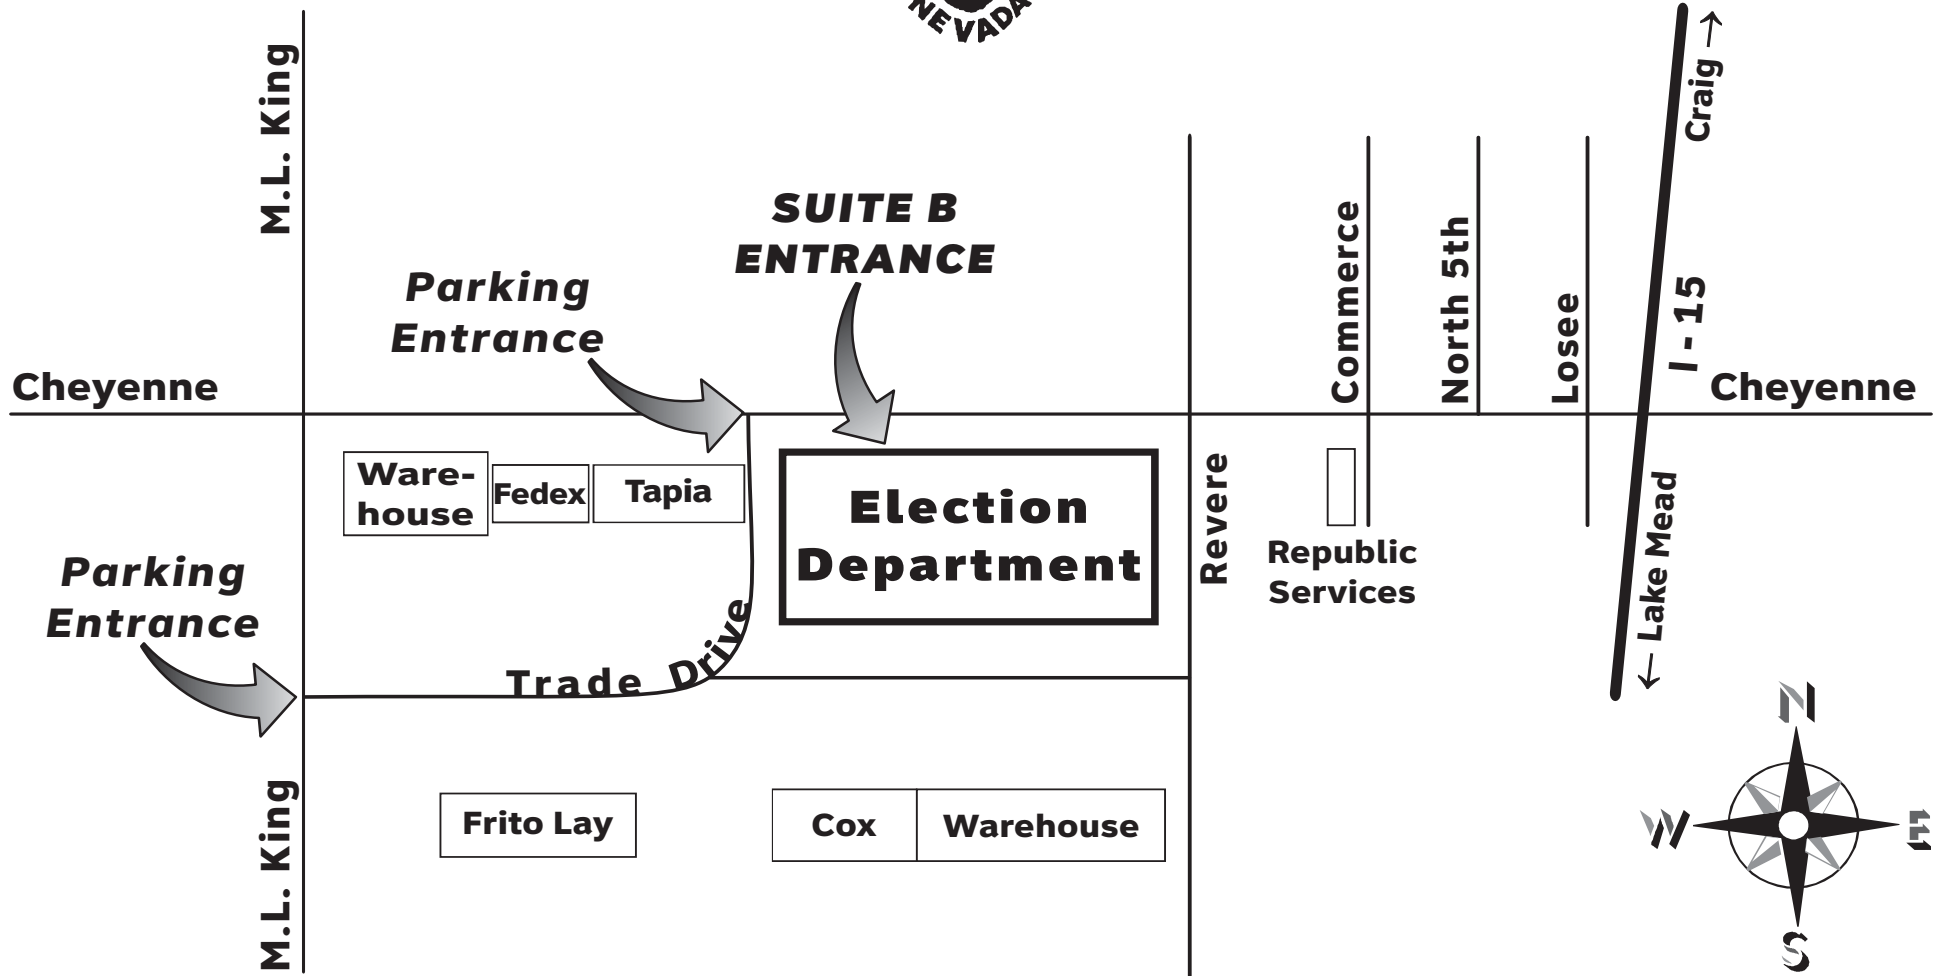

CLARK COUNTY ELECTION DEPARTMENT

965 Trade Drive, Suite B, North Las Vegas, NV 89030-7802
(702) 455-VOTE (8683)

NOT TO SCALE